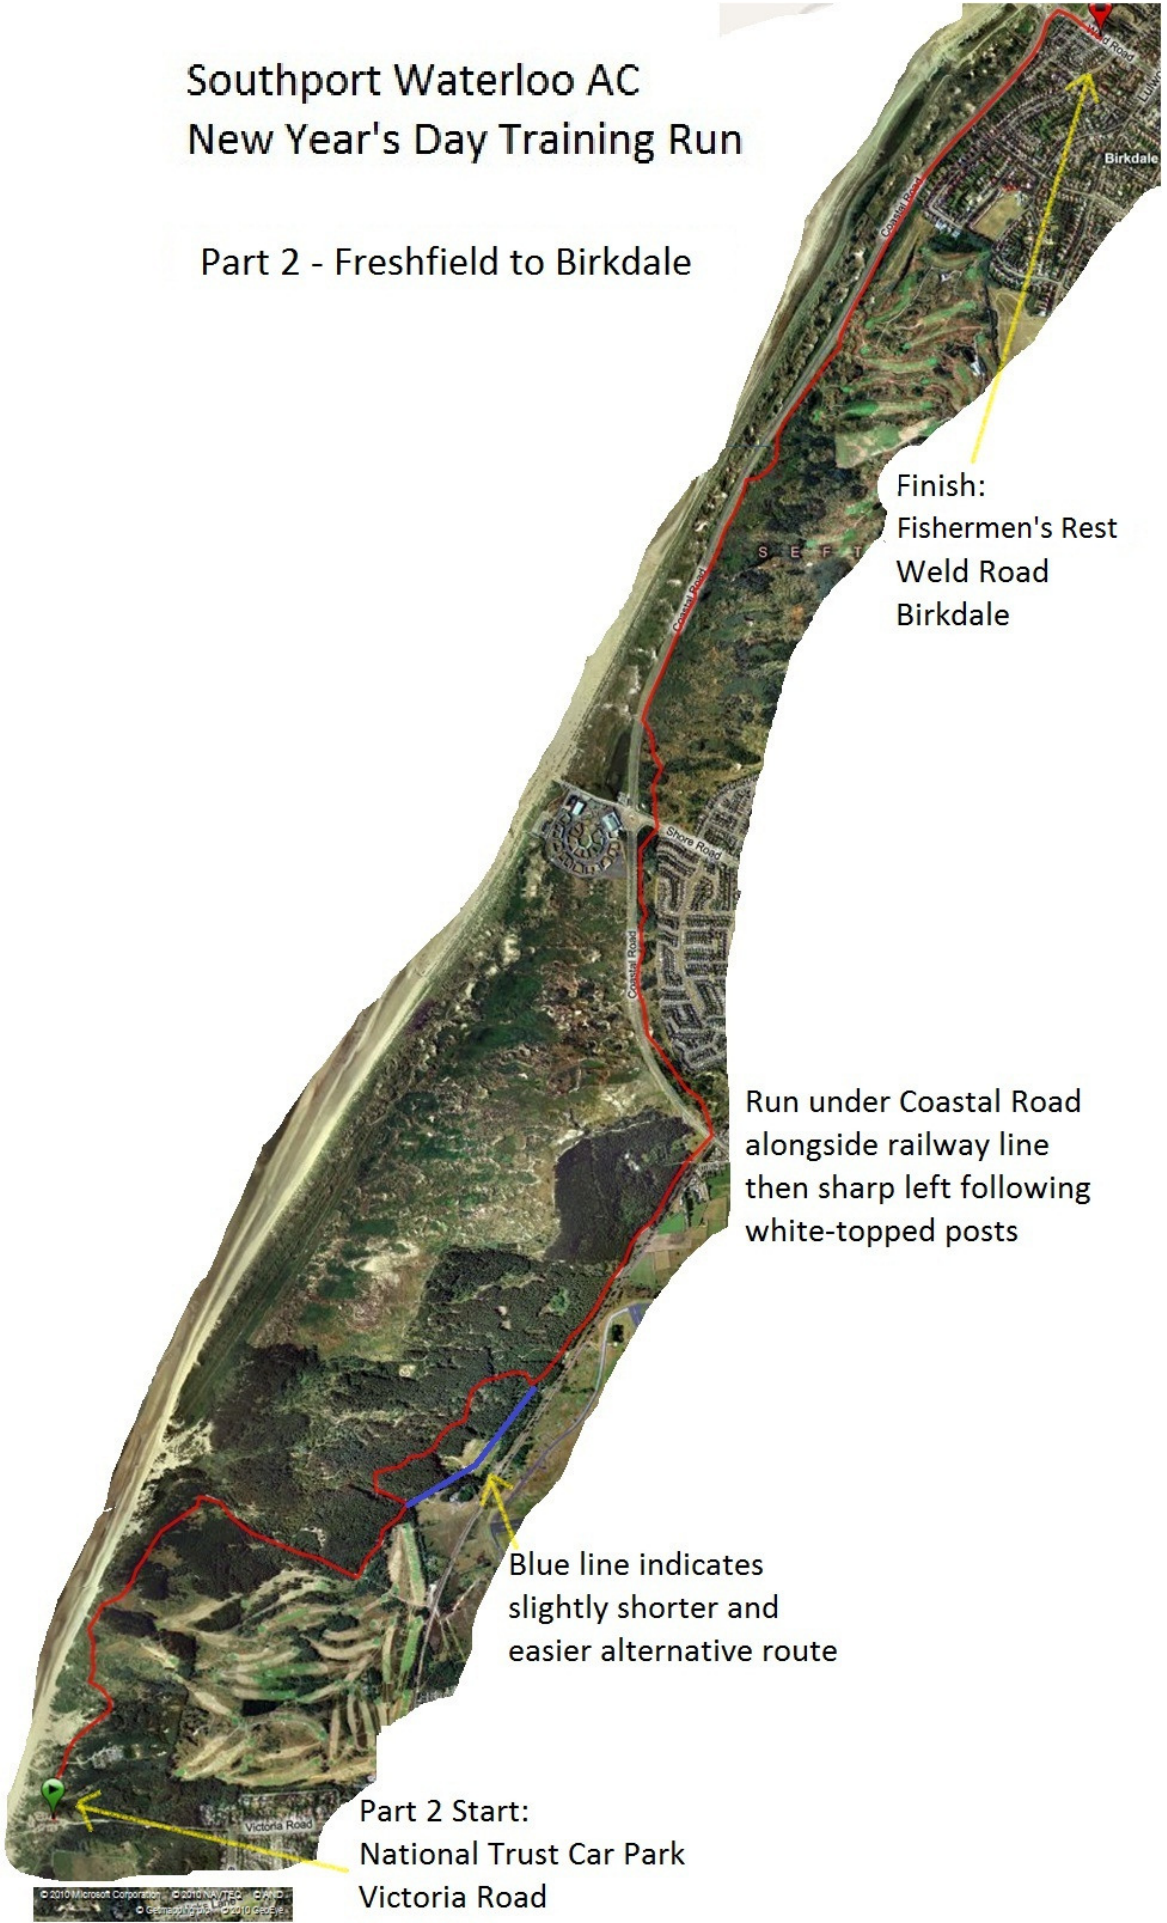

# Southport Waterloo AC New Year's Day Training Run

## Part 2 - Freshfield to Birkdale

Finish:  
Fishermen's Rest  
Weld Road  
Birkdale

Run under Coastal Road  
alongside railway line  
then sharp left following  
white-topped posts

Blue line indicates  
slightly shorter and  
easier alternative route

Part 2 Start:  
National Trust Car Park  
Victoria Road  
Freshfield