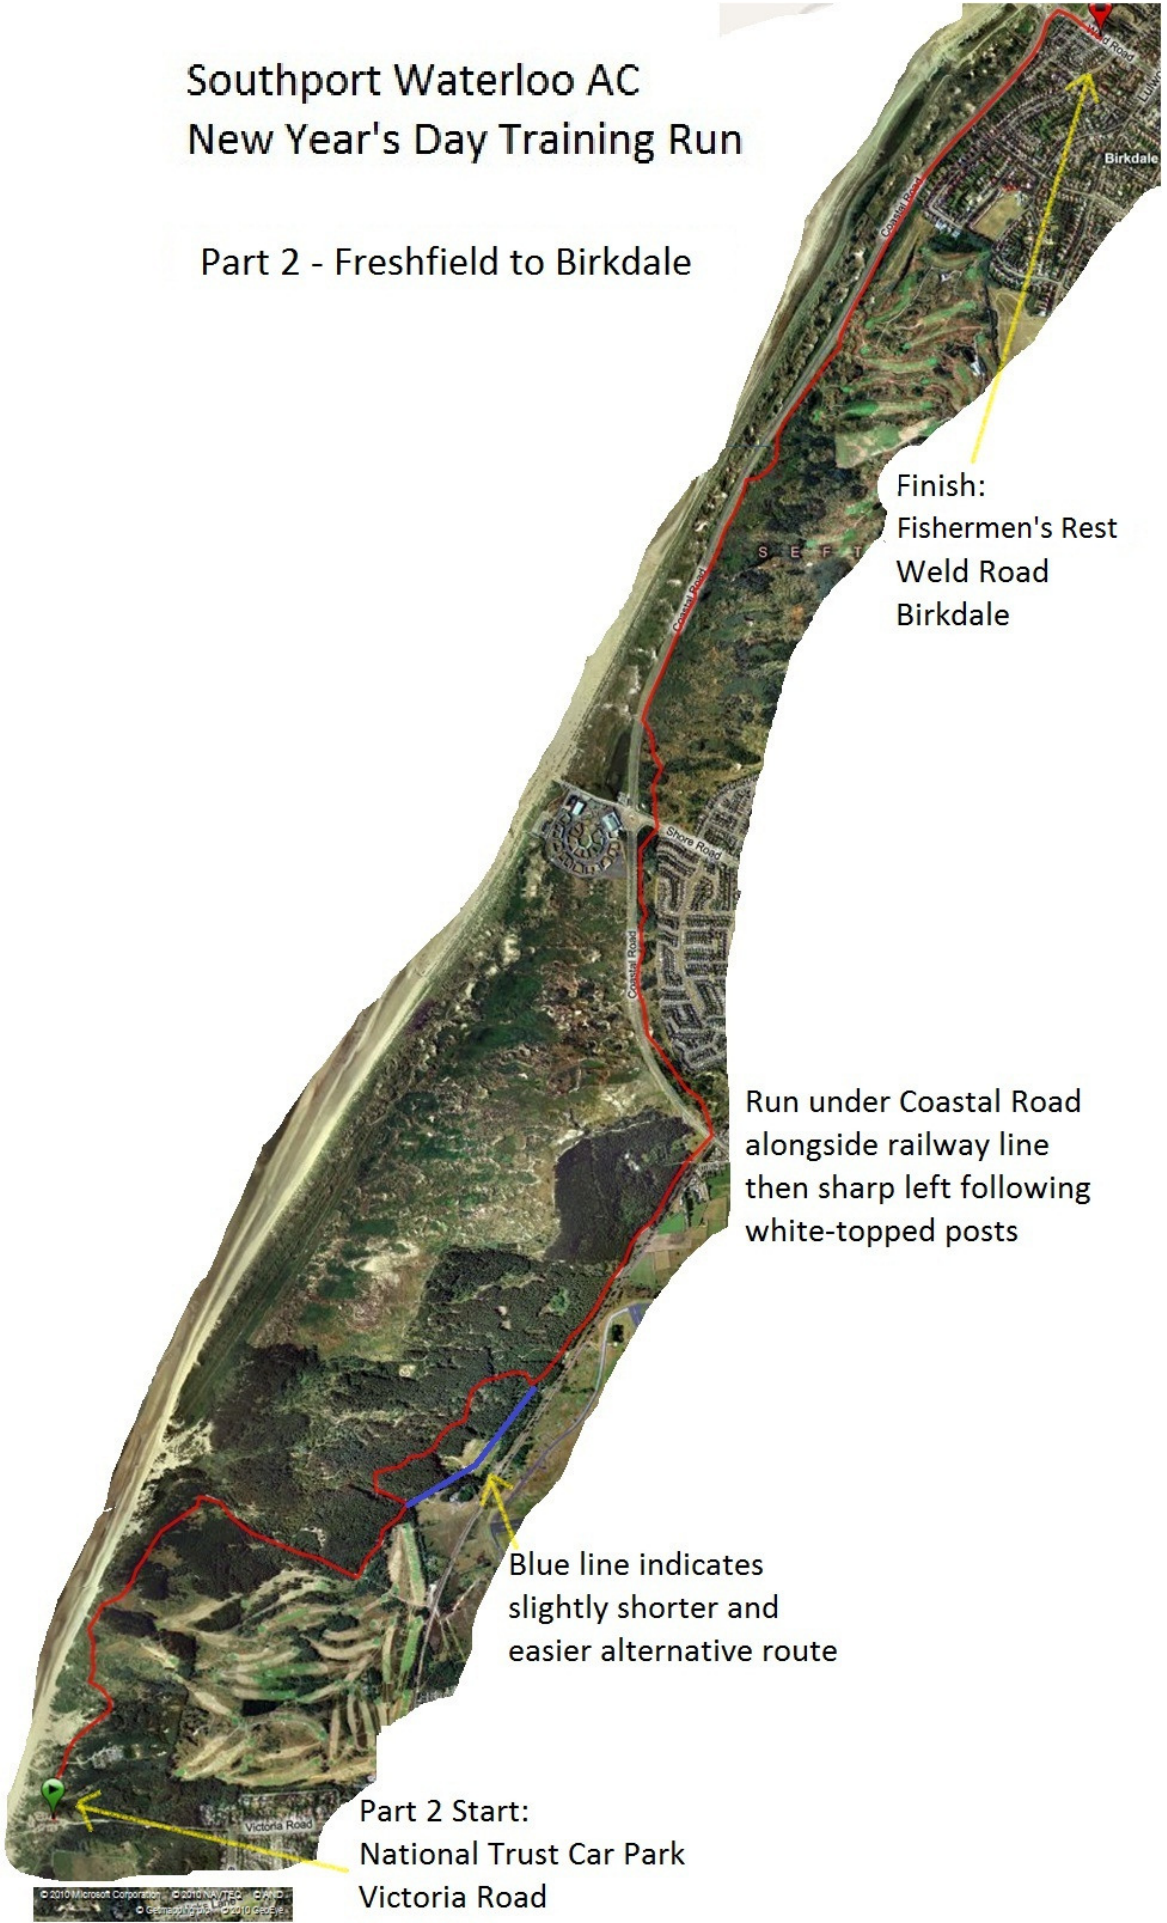

Southport Waterloo AC New Year's Day Training Run

Part 2 - Freshfield to Birkdale

Finish:
Fishermen's Rest
Weld Road
Birkdale

Run under Coastal Road
alongside railway line
then sharp left following
white-topped posts

Blue line indicates
slightly shorter and
easier alternative route

Part 2 Start:
National Trust Car Park
Victoria Road
Freshfield